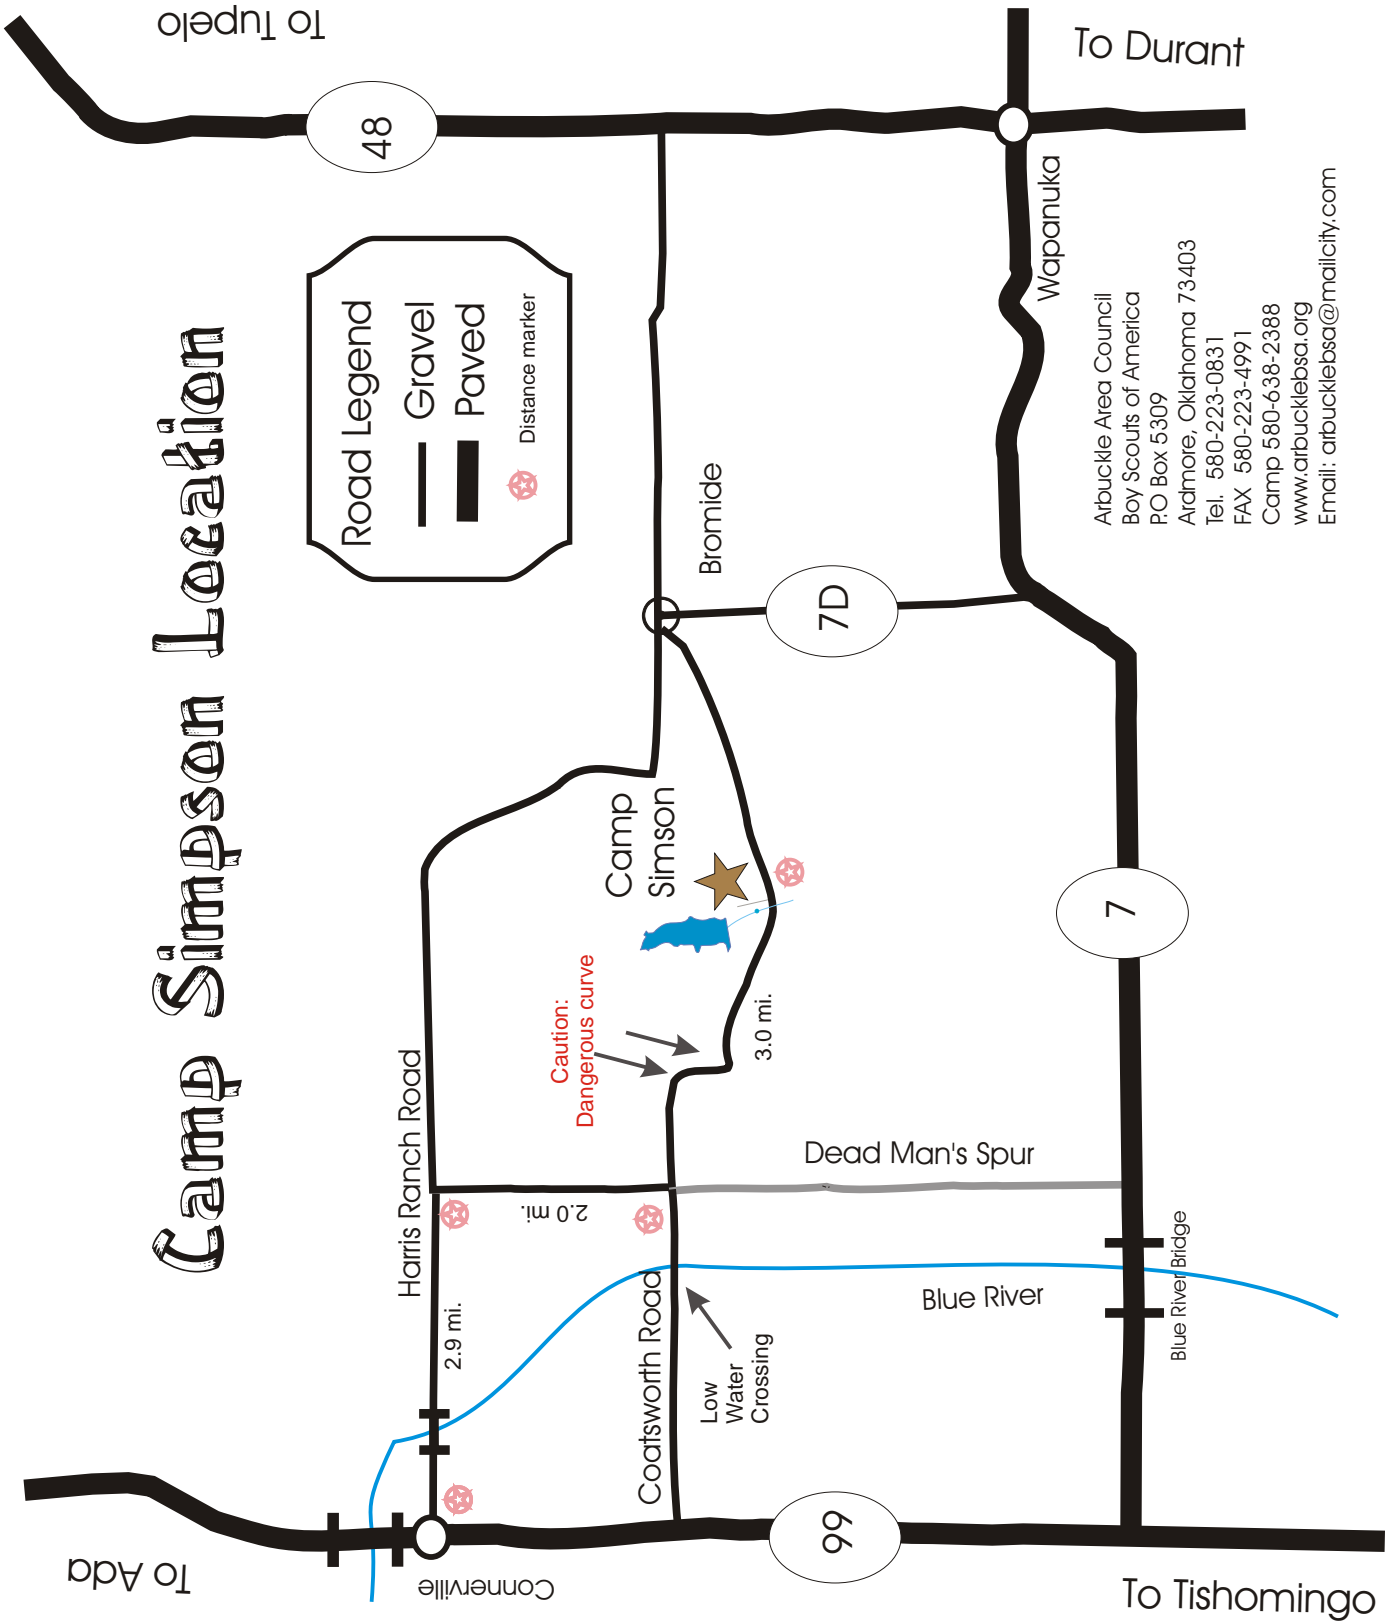

Camp Simpson

To Connerville

To Bromide

Arbuckle Area Council
 Boy Scouts of America
 P. O. Box 5309
 411 SH 142
 Ardmore, Oklahoma 73403

Phone: 580-223-0831
 FAX: 580-223-4991
 Camp: 580-638-2388
 Web: www.arbucklebsa.org
 Email: arbucklebsa@mailcity.com

Camp Simpson Area Map

Camp Simpson Location

Road Legend

- Gravel
- Paved
- Distance marker

Arbuckle Area Council
 Boy Scouts of America
 PO Box 5309
 Ardmore, Oklahoma 73403
 Tel. 580-223-0831
 FAX 580-223-4991
 Camp 580-638-2388
 www.arbucklebsa.org
 Email: arbucklebsa@mailcity.com