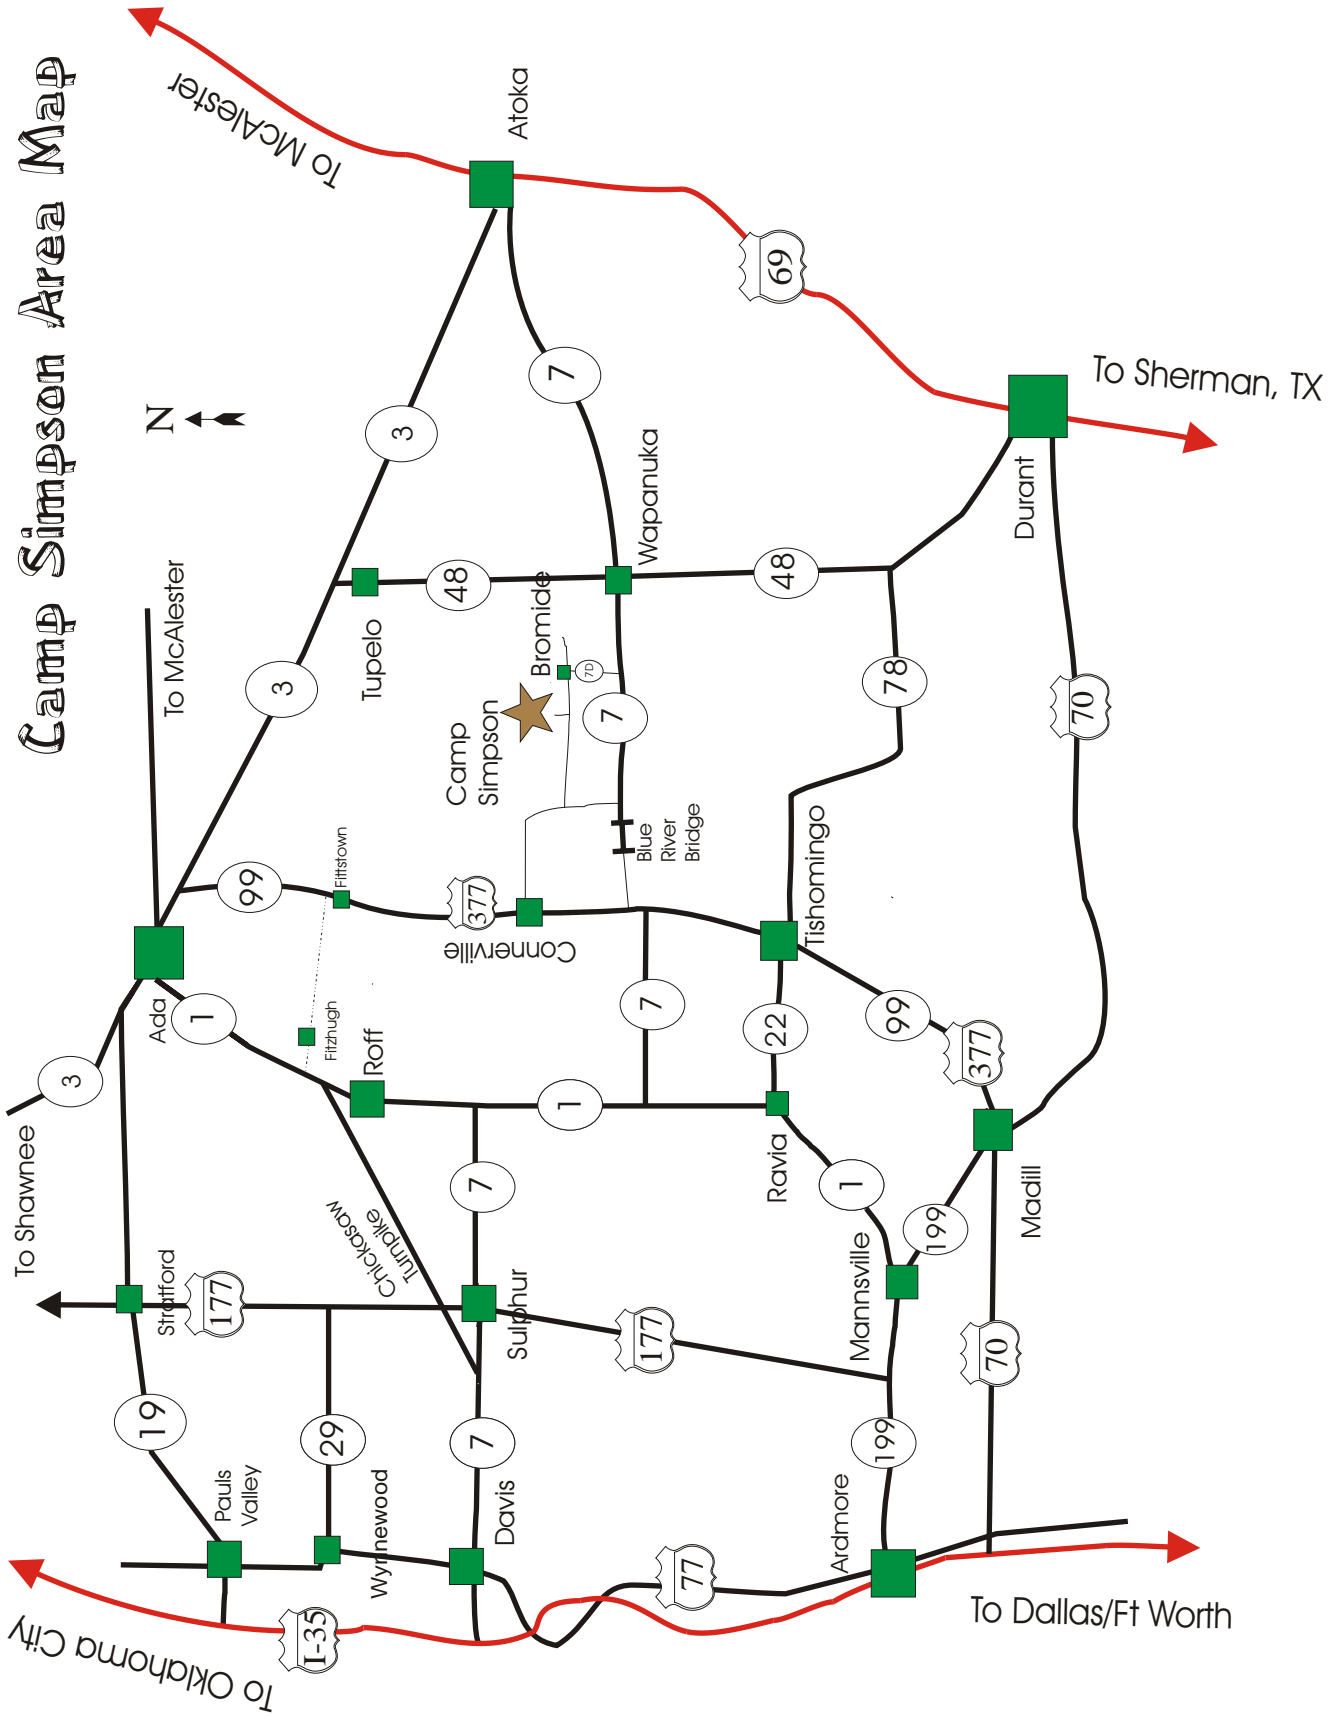

Camp Simpson

To Connerville

To Bromide

Arbuckle Area Council
 Boy Scouts of America
 P. O. Box 5309
 411 SH 142
 Ardmore, Oklahoma 73403

Phone: 580-223-0831
 FAX: 580-223-4991
 Camp: 580-638-2388
 Web: www.arbucklebsa.org
 Email: arbucklebsa@mailcity.com

Camp Simpson Area Map

Camp Simpson Location

Road Legend

- Gravel
- Paved
- Distance marker

Arbuckle Area Council
 Boy Scouts of America
 PO Box 5309
 Ardmore, Oklahoma 73403
 Tel. 580-223-0831
 FAX 580-223-4991
 Camp 580-638-2388
 www.arbucklebsa.org
 Email: arbucklebsa@mailcity.com