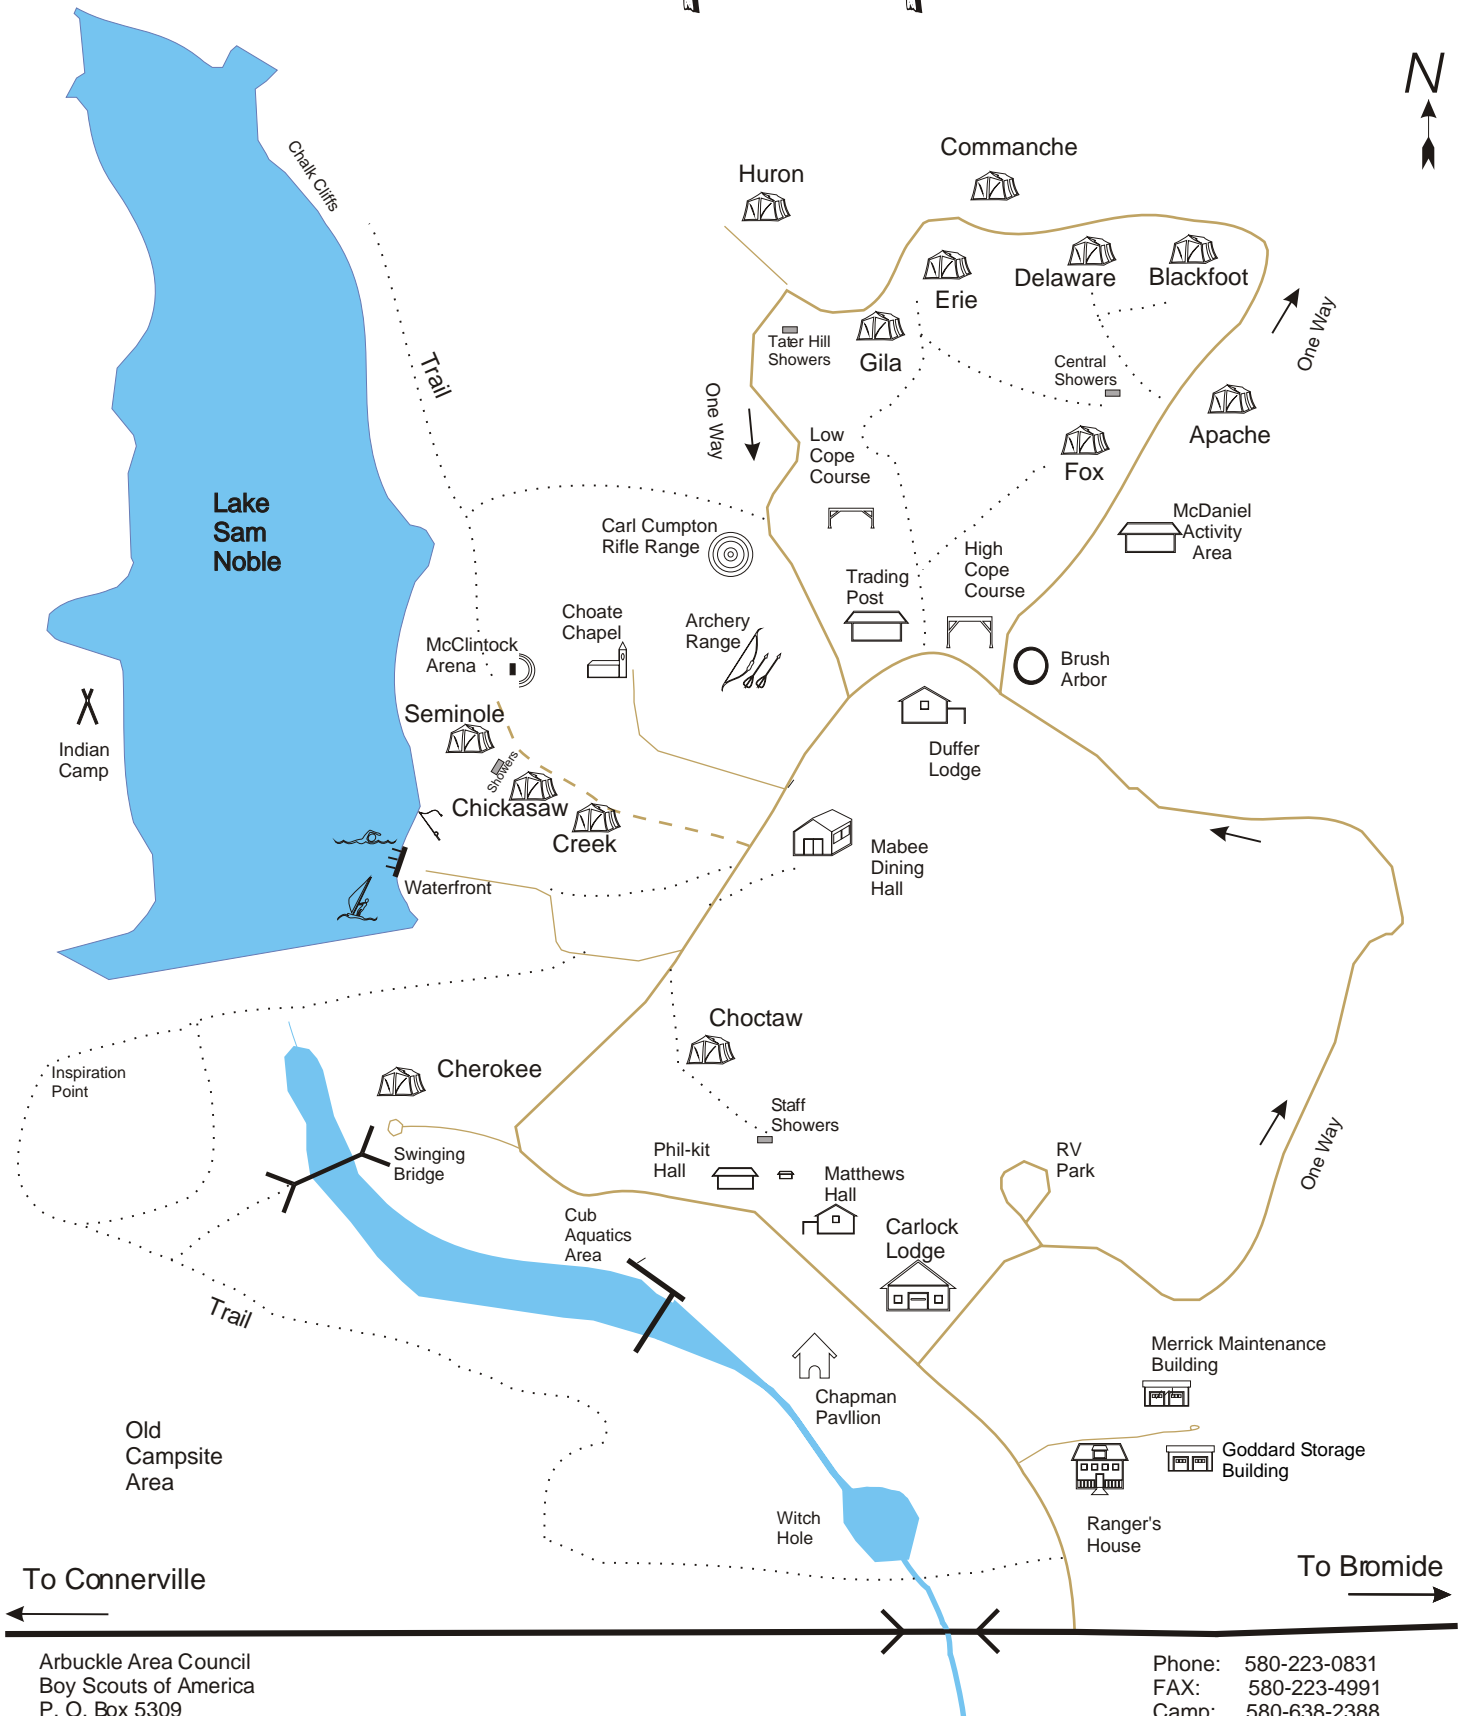

Camp Simpson

To Connerville

To Bromide

Arbuckle Area Council
 Boy Scouts of America
 P. O. Box 5309
 411 SH 142
 Ardmore, Oklahoma 73403

Phone: 580-223-0831
 FAX: 580-223-4991
 Camp: 580-638-2388
 Web: www.arbucklebsa.org
 Email: arbucklebsa@mailcity.com

Camp Simpson Area Map

Camp Simpson Location

Road Legend

- Gravel
- Paved
- Distance marker

Arbuckle Area Council
 Boy Scouts of America
 PO Box 5309
 Ardmore, Oklahoma 73403
 Tel. 580-223-0831
 FAX 580-223-4991
 Camp 580-638-2388
 www.arbucklebsa.org
 Email: arbucklebsa@mailcity.com